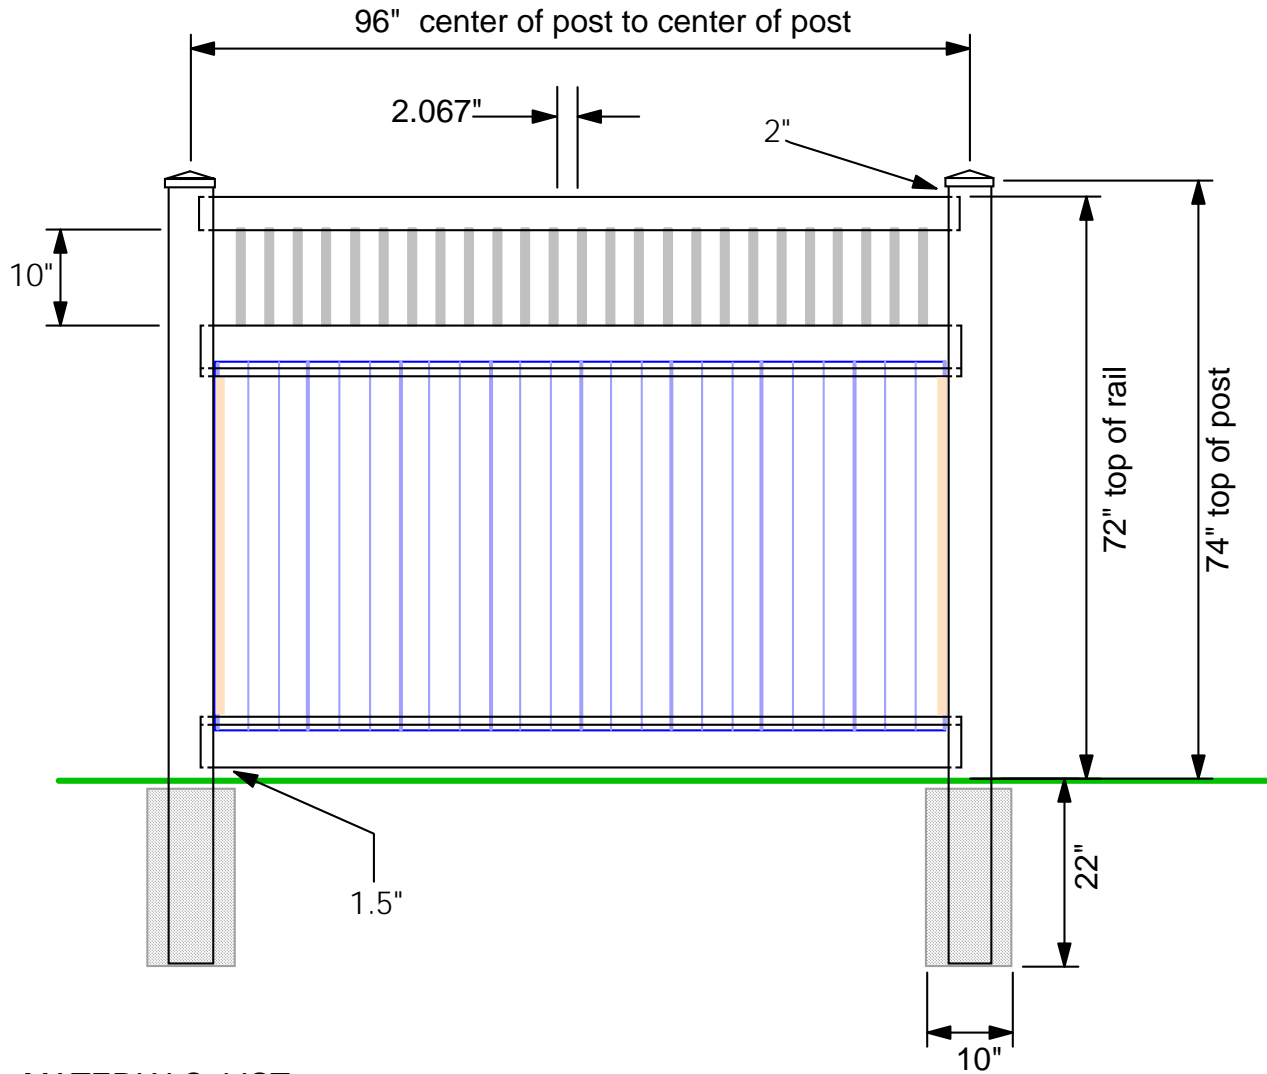

6' PRIVACY with PICKETS FENCE

P3-20

MATERIALS LIST

- 1 ea. POST 5" X 5" X 96" (2 shown)
- 1 ea. RAIL, TOP 2" X 3.5" X 96"
- 2 ea. RAILS, MID AND BOTTOM 2" X 6" X 96" SLOTTED RIBBED RAIL
- 8 ea. T & G PLANK 7/8" X 11 5/16" X 48.5"
- 25 ea. 1.5" x 1.5" x 15" PICKETS
- 1 ea. PYRAMID CAP (2 shown)
- 2 ea. SUPER U CHANNEL TRIM 7/8" X 3/4" X 45"