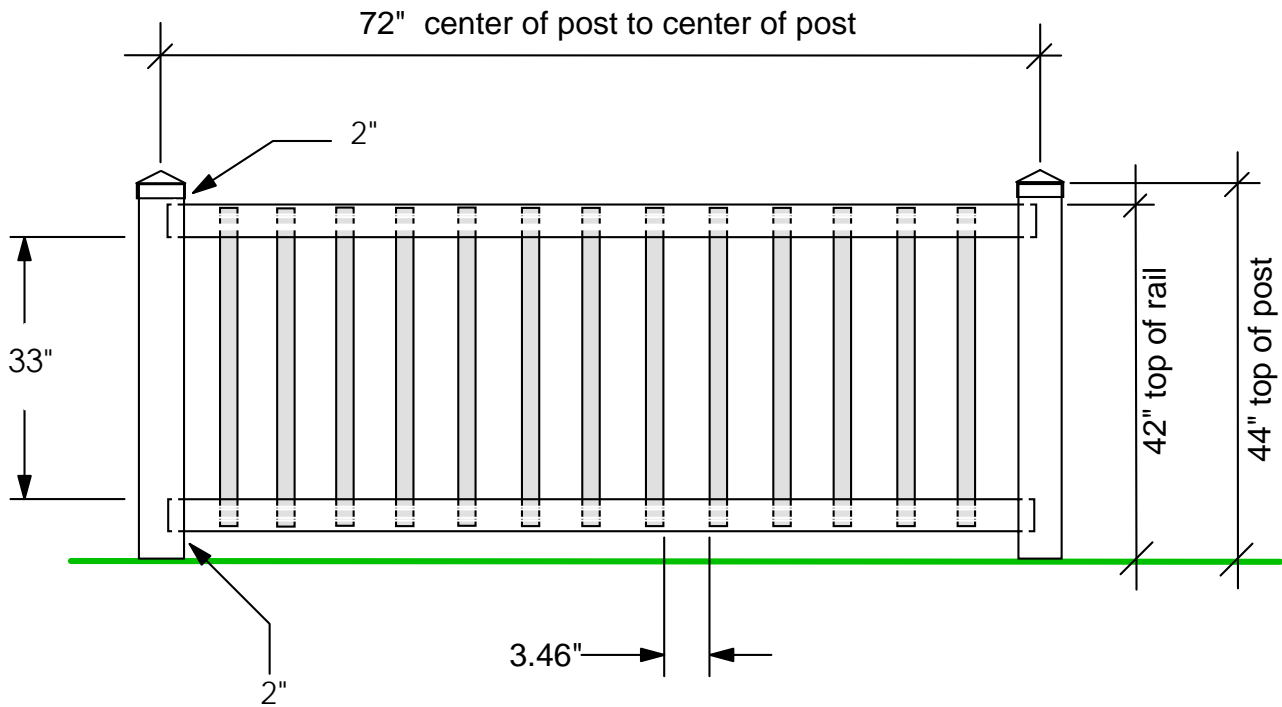

42" PORCH RAIL

P1-12

MATERIALS LIST

- 1 ea. POST 4" X 4" X 44" (2 shown)
- 2 ea. RAILS, TOP AND BOTTOM 2" X 3.5" X 71"
- 13 ea. PICKETS 1.5" X 1.5" X 39.75"
- 1 ea. PYRAMID CAP (2 shown)

NOTE: ANY MODIFICATION TO THIS DRAWING WILL CHANGE THE DIMENSIONS SHOWN ON THIS SHEET