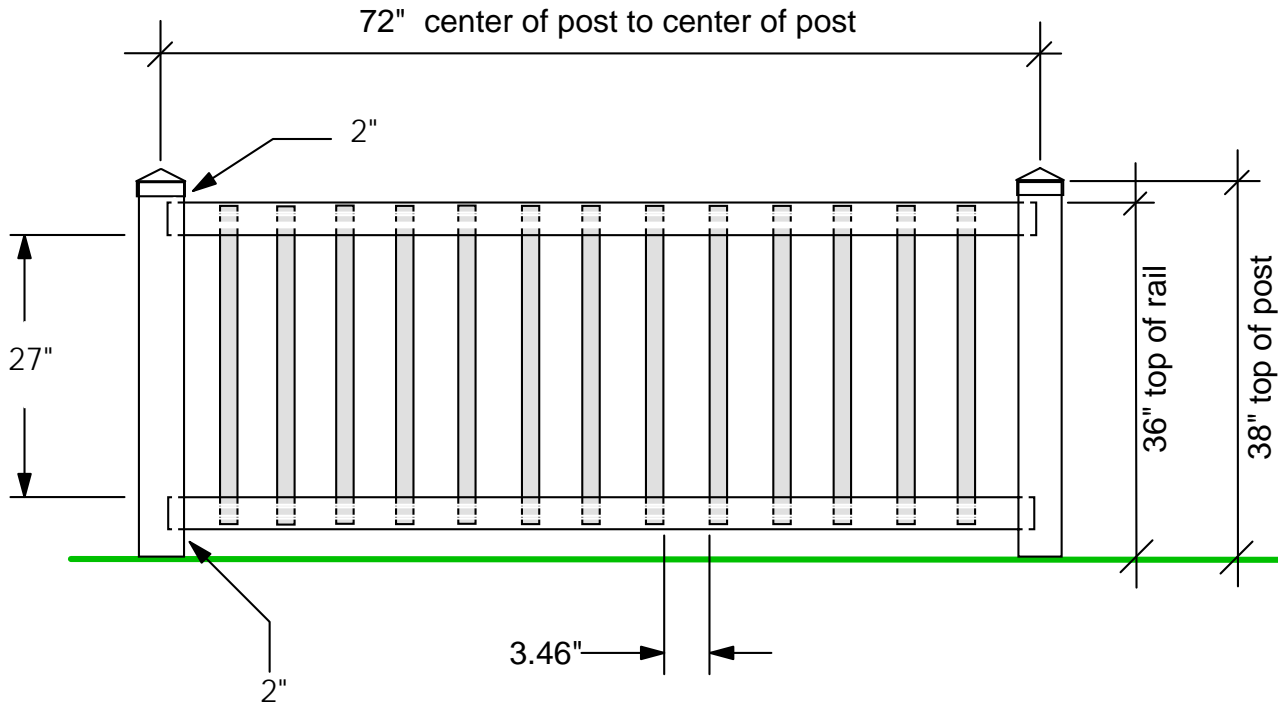

3' PORCH RAIL

P1-10

MATERIALS LIST

- 1 ea. POST 4" X 4" X 38" (2 shown)
- 2 ea. RAILS, TOP AND BOTTOM 2" X 3.5" X 71"
- 13 ea. PICKETS 1.5" X 1.5" X 33.75"
- 1 ea. PYRAMID CAP (2 shown)

NOTE: ANY MODIFICATION TO THIS DRAWING WILL CHANGE THE DIMENSIONS SHOWN ON THIS SHEET