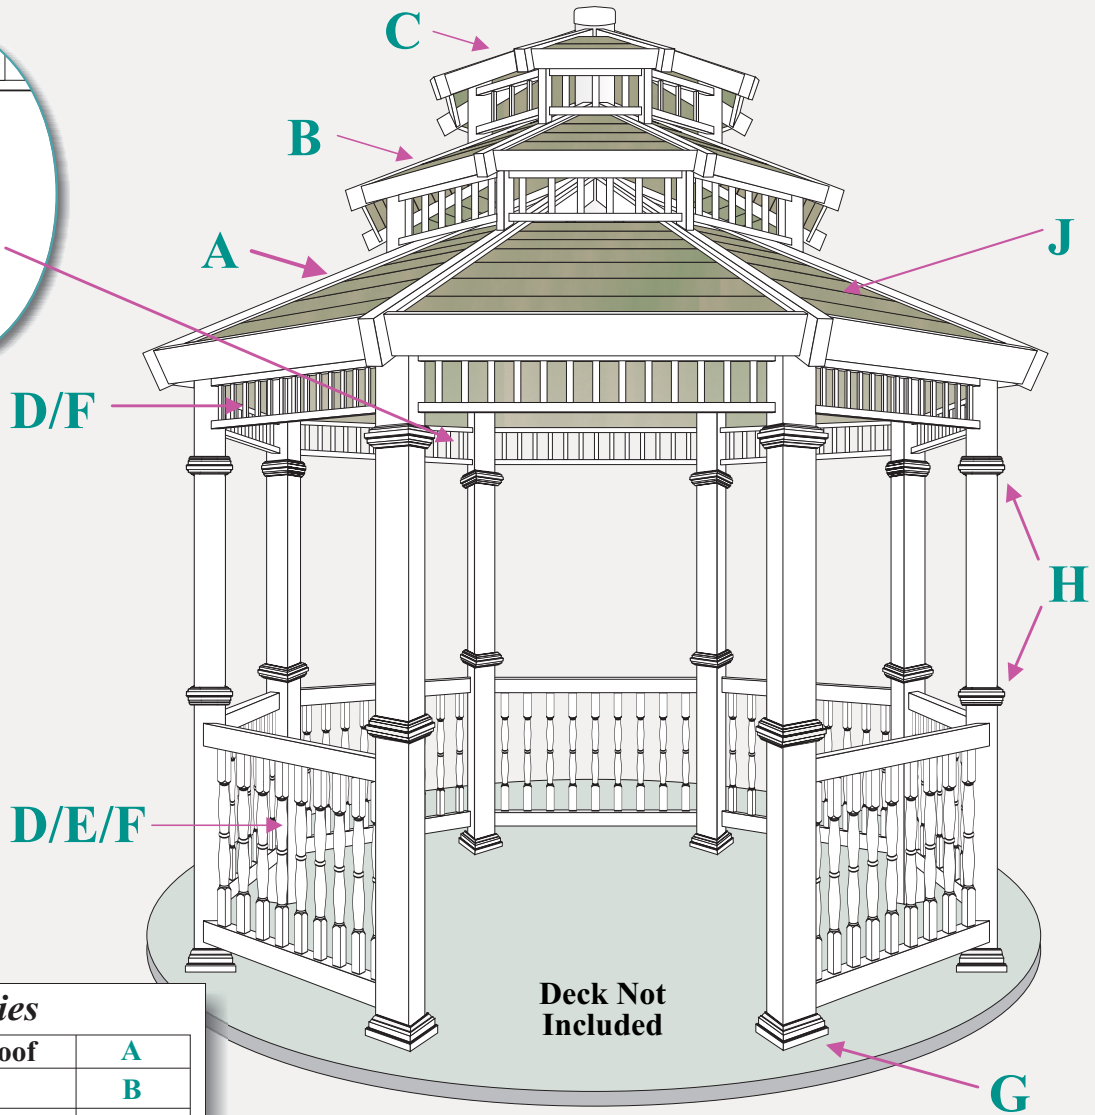

Tiffany Gazebos

Dimensions

Dimensions

Size	A	B	C	D	E	F
9'	37 1/2"	81"	128"	141"	N/A	108"
10'	37 1/2"	81"	135"	148"	161"	120"
11'	37 1/2"	81"	136"	149"	162"	134"
13'	37 1/2"	81"	N/A	156"	169"	156"

15201 Pipeline Lane Bldg. "A"
 Huntington Beach, CA 92649
 (877) 933-6846 Fax (714) 893-9361

Tiffany Vinyl Gazebos® Accessories List

<i>Accessories</i>	
Solid T&G Roof	A
Pagoda Roof	B
Cupola	C
Pickets	D
Baluster	E
Lattice	F
Base Trim	G
Post Trim	H
Scrolls	I
Color Roof	J
Wiring Channels	Not Visible
Universal Post Kit	Not Visible

Wiring Channels: Gazebo is internally prepared to allow for wiring.

Universal Post Kit: Steel reinforcement posts inserts
(required for most installs)

Accessories and options may change without notice:

Fig. 1 Tiffany Gazebos Post Layout

Size	A	B
9'00"	51.5"	108"
10'00"	57.5"	120"
11'02"	64.5"	134"
13'00"	75.5"	156"
15'00"	87.5"	180"
17'00"	99.5"	204"
20.00"	117.5"	240"