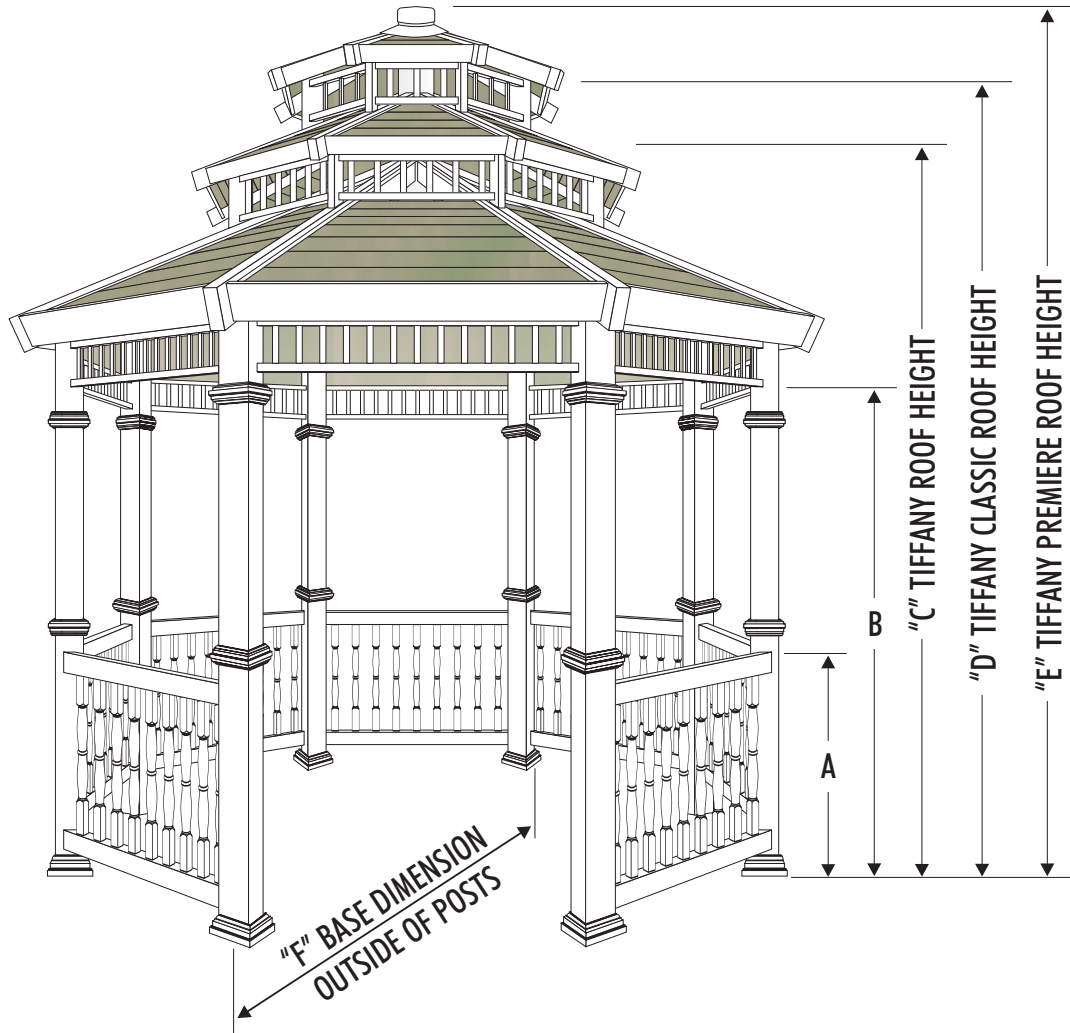

Tiffany Gazebos

Dimensions

Dimensions

Size	A	B	C	D	E	F
9'	37 1/2"	81"	128"	141"	N/A	108"
10'	37 1/2"	81"	135"	148"	161"	120"
11'	37 1/2"	81"	136"	149"	162"	134"
13'	37 1/2"	81"	N/A	156"	169"	156"

15201 Pipeline Lane Bldg. "A"
 Huntington Beach, CA 92649
 (877) 933-6846 Fax (714) 893-9361

Tiffany Vinyl Gazebos® Accessories List

<i>Accessories</i>	
Solid T&G Roof	A
Pagoda Roof	B
Cupola	C
Pickets	D
Baluster	E
Lattice	F
Base Trim	G
Post Trim	H
Scrolls	I
Color Roof	J
Wiring Channels	Not Visible
Universal Post Kit	Not Visible

Size	A	B
9'00"	51.5"	108"
10'00"	57.5"	120"
11'02"	64.5"	134"
13'00"	75.5"	156"
15'00"	87.5"	180"
17'00"	99.5"	204"
20.00"	117.5"	240"