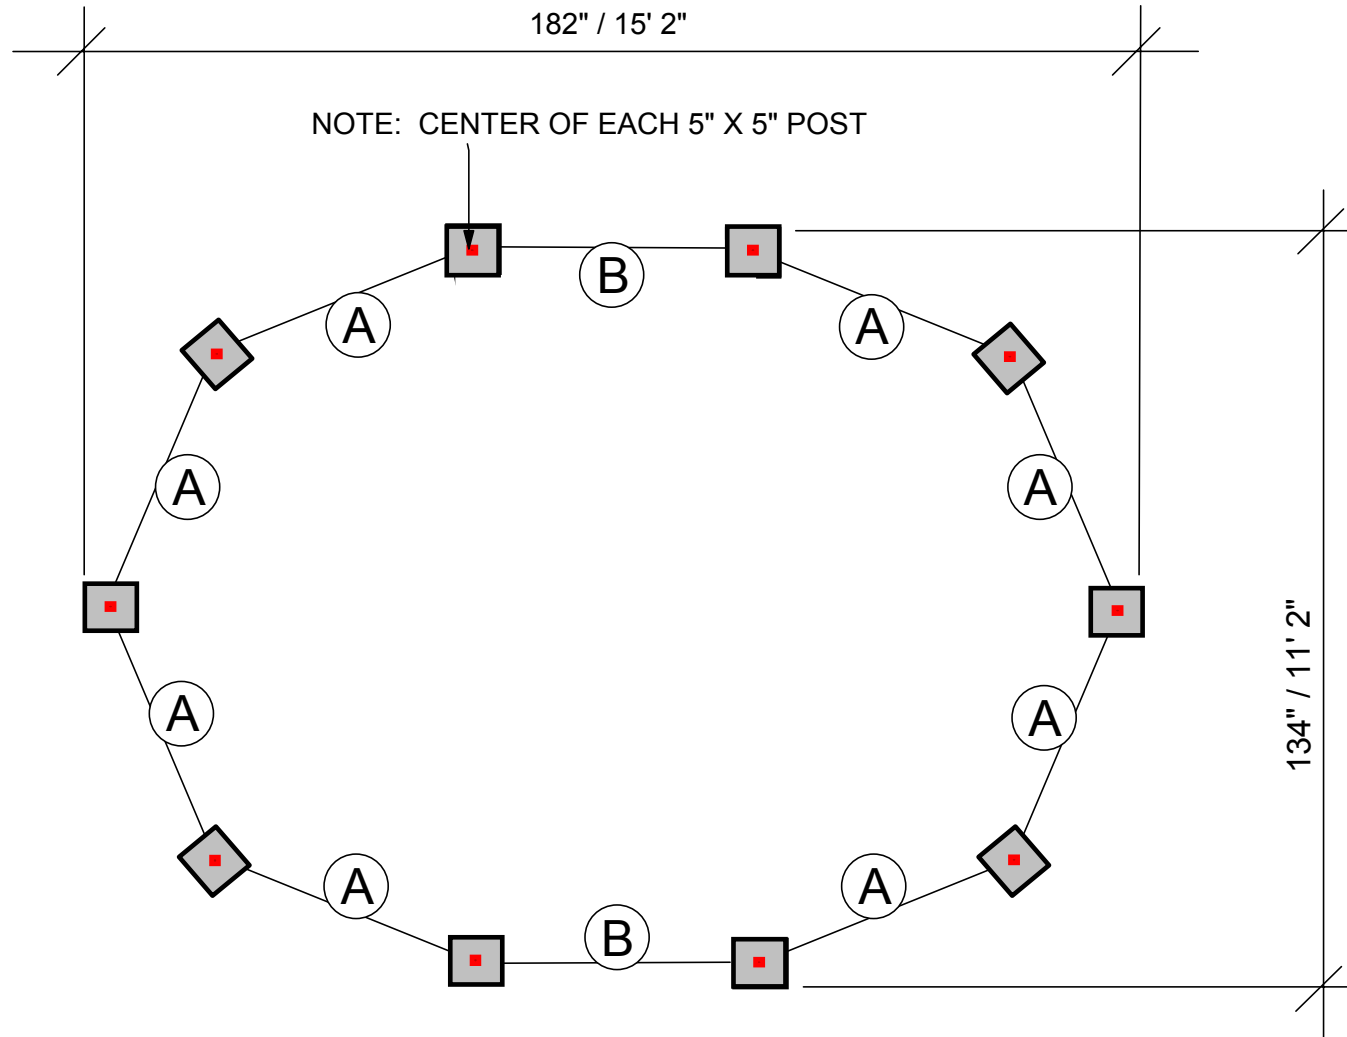

POST LAYOUT FOR A PRINCETON 15' (P-15)

A 49 3/16" center of post to center of post

B 48" center of post to center of post

FINYL VINYL INC.