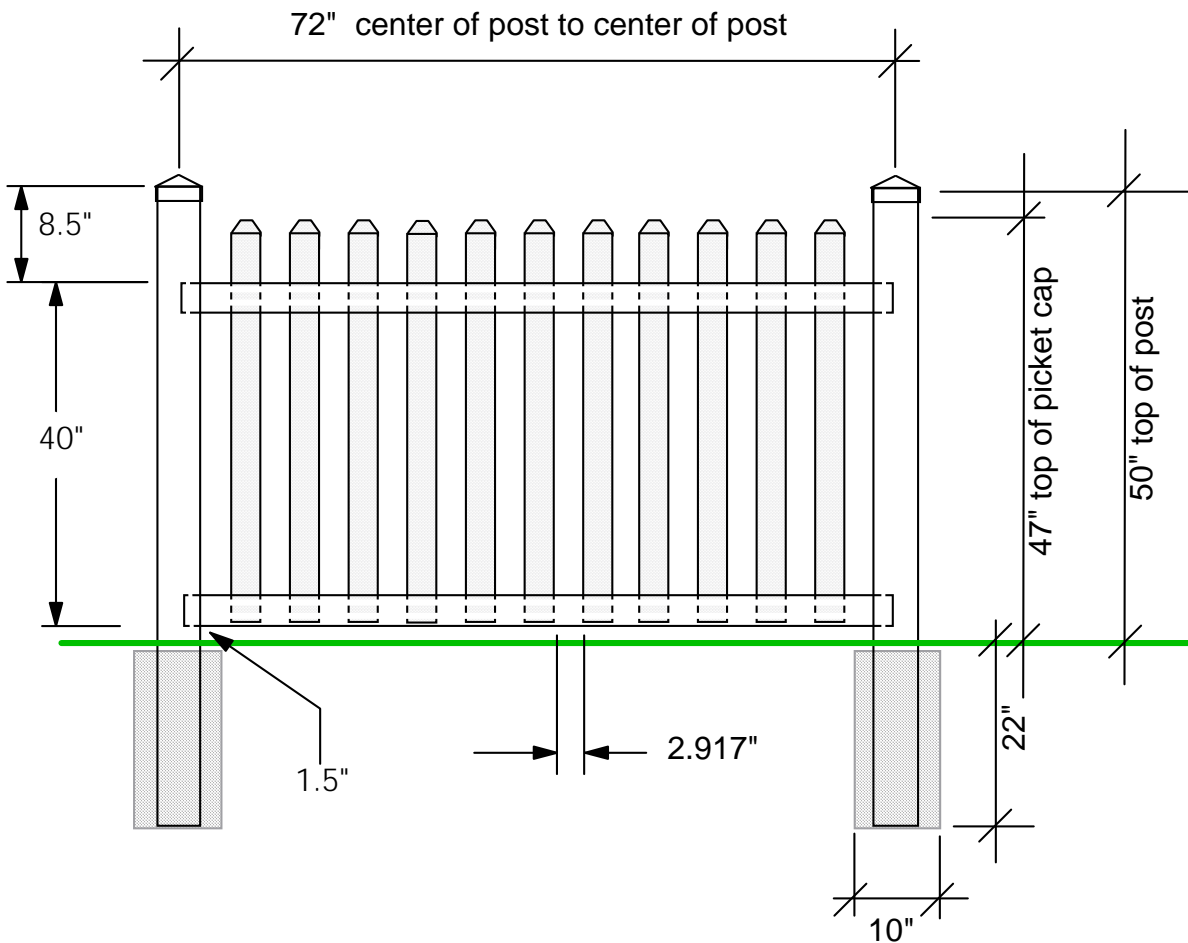

4' OPEN WIDE PICKET FENCE

P4-30

MATERIALS LIST

- 1 ea. POST 4" X 4" X 72" (2 shown)
- 2 ea. RAILS, TOP AND BOTTOM 2" X 3.5" X 71"
- 11 ea. PICKETS 7/8" X 3" X 44.5"
- 11 ea. DOG EAR PICKET CAPS
- 1 ea. PYRAMID CAP (2 shown)

NOTE: ANY MODIFICATION TO THIS DRAWING WILL CHANGE THE DIMENSIONS SHOWN ON THIS SHEET

*All the information on this sheet, drawings or copy, are the confidential,
copyright Property of Finyl Vinyl Inc. Huntington Beach CA, Greensboro NC.*