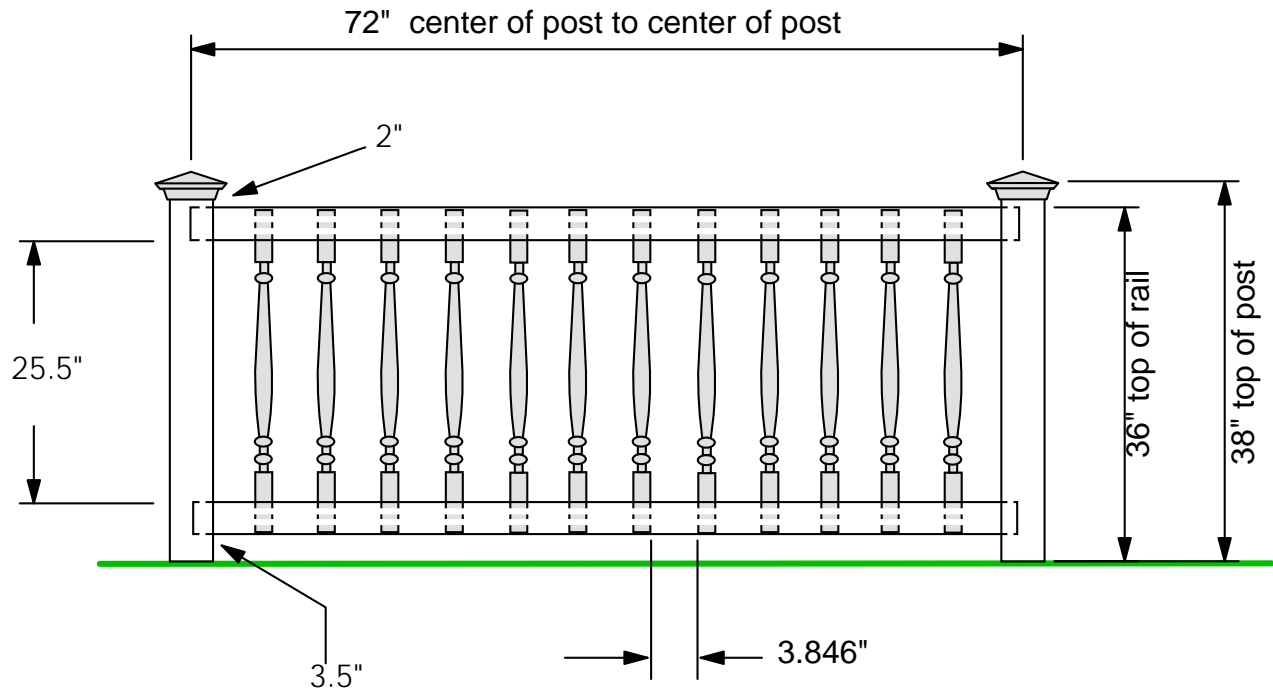

# 3' PORCH RAIL (BALUSTERS)

PF1-11

## MATERIALS LIST

- 1 ea. POST 4" X 4" X 38" (2 shown)
- 2 ea. RAILS, TOP AND BOTTOM 2" X 3.5" X 71"
- 12 ea. BALUSTERS 1.5" X 1.5" X 32.25"
- 1 ea. NEW ENGLAND CAP (2 shown)

**NOTE: ANY MODIFICATION TO THIS DRAWING WILL CHANGE THE DIMENSIONS SHOWN ON THIS SHEET**