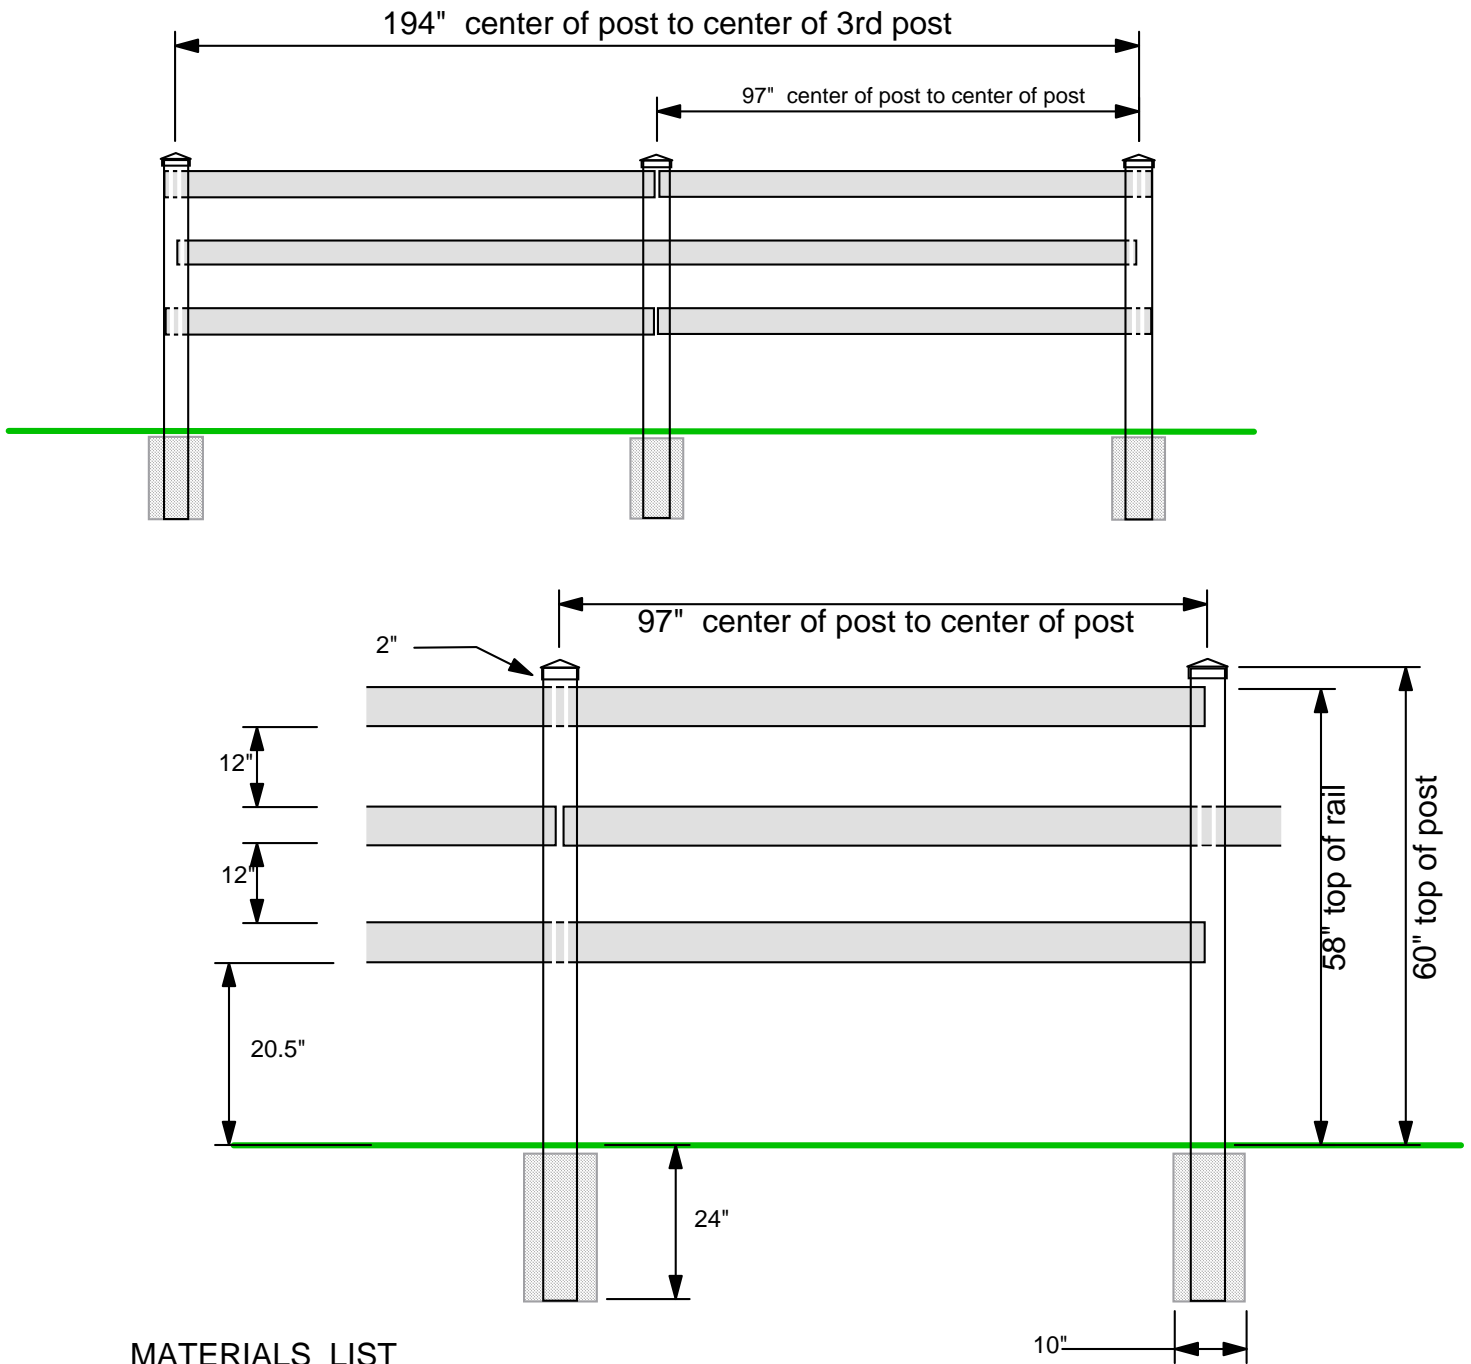

3 RANCH RAIL FENCE

P9-30E

MATERIALS LIST

- 2 ea. POST 5" X 5" X 84" (3 shown)
- 3 ea. RAILS, TOP, MIDDLE AND BOTTOM 1.5" X 4.5" X 192"
- 2 ea. PYRAMID CAP (3 shown)

NOTE: ANY MODIFICATION TO THIS DRAWING WILL CHANGE THE DIMENSIONS SHOWN ON THIS SHEET