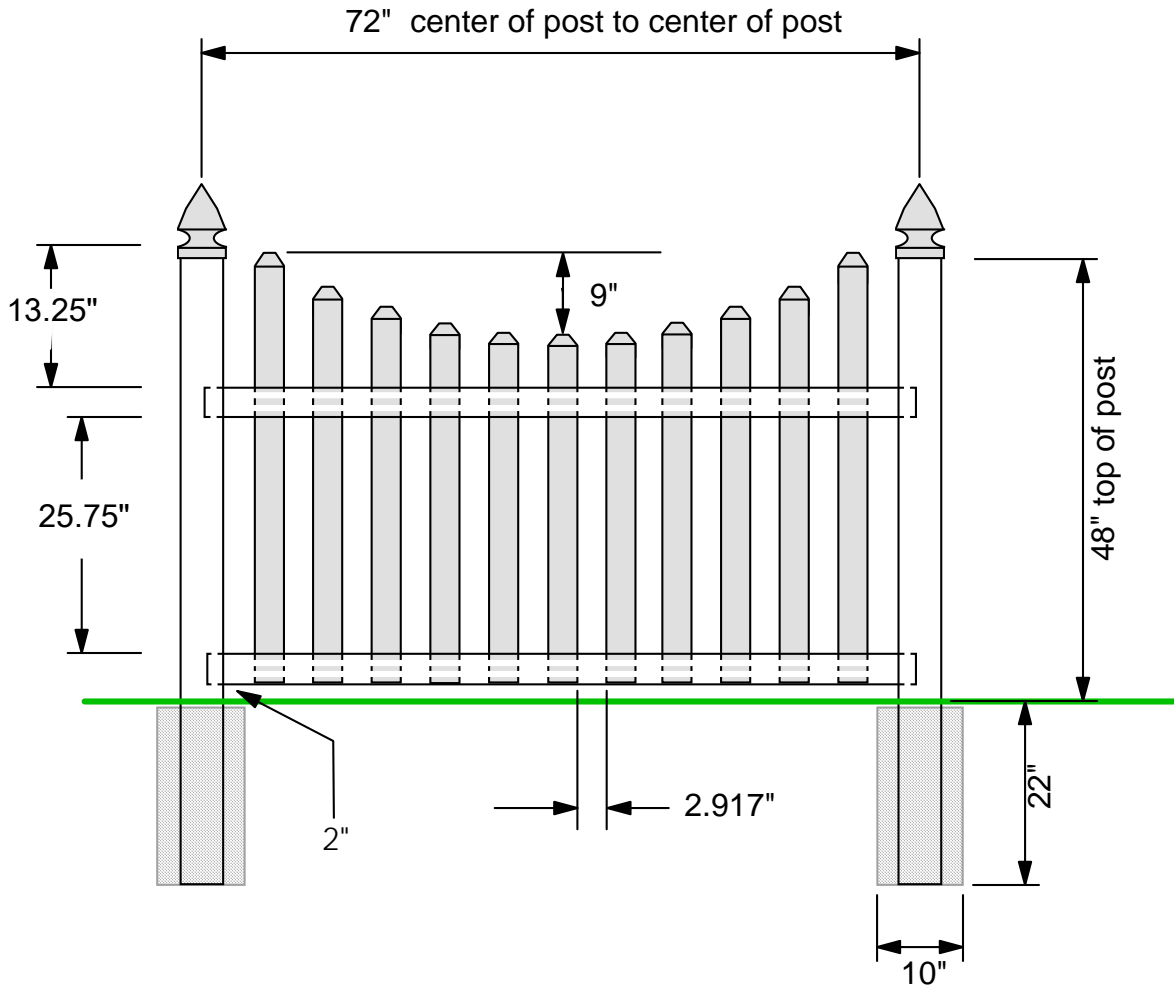

4' OPEN SCALLOPED WIDE PICKET FENCE

P4-31

MATERIALS LIST

- 1 ea. POST 4"X4"X70" (2 shown)
- 2 ea. RAILS, TOP AND BOTTOM 2"X3.5"X71"
- 11 ea. DOG EAR PICKET CAPS
- 1 ea. GOTHIC CAP (2 shown)

PICKETS

- 2 ea. PICKET 7/8"X3"X45.875"
- 2 ea. PICKET 7/8"X3"X42.5"
- 2 ea. PICKET 7/8"X3"X40"
- 2 ea. PICKET 7/8"X3"X38.25"
- 2 ea. PICKET 7/8"X3"X37.25"
- 1 ea. PICKET 7/8"X3"X36.875"