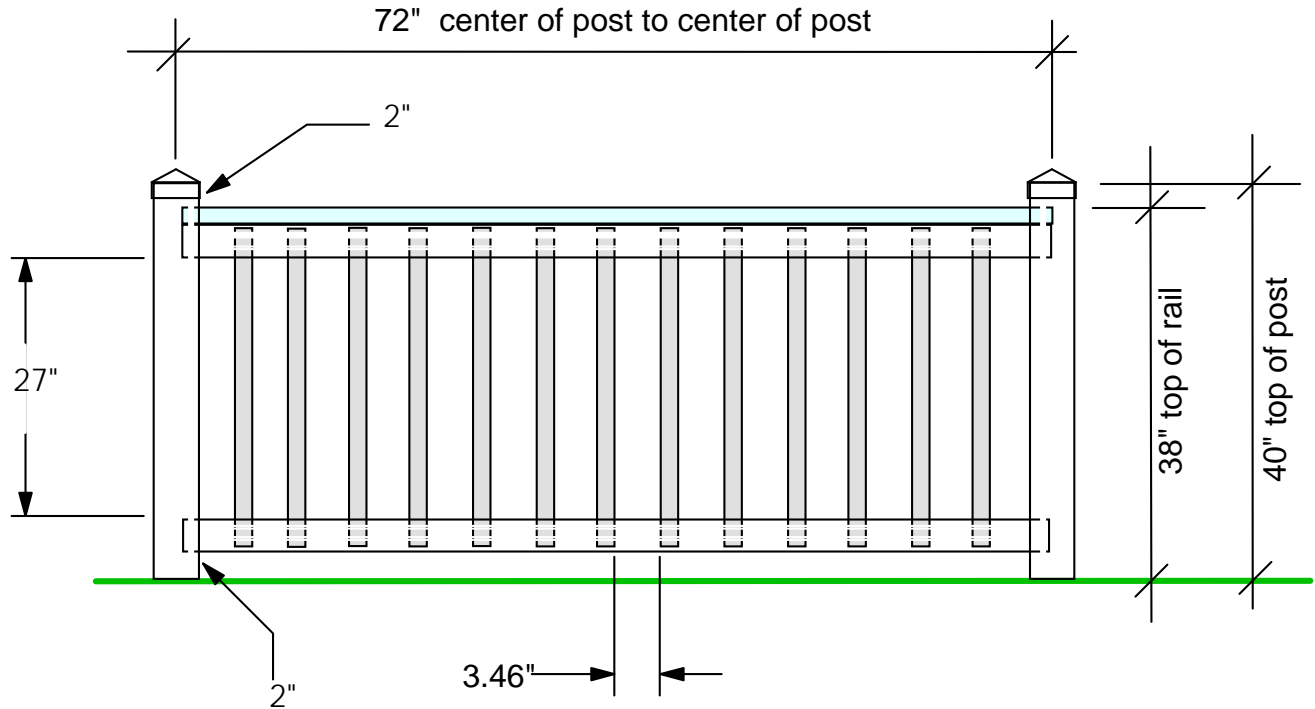

3' PORCH RAIL WITH "T" TOP

P1-10 T

MATERIALS LIST

- 1 ea. POST 4" X 4" X 40" (2 shown)
- 3 ea. RAILS, TOP AND BOTTOM 2" X 3.5" X 71"
- 13 ea. PICKETS 1.5" X 1.5" X 33.75"
- 1 ea. PYRAMID CAP (2 shown)

NOTE: ANY MODIFICATION TO THIS DRAWING WILL CHANGE THE DIMENSIONS SHOWN ON THIS SHEET