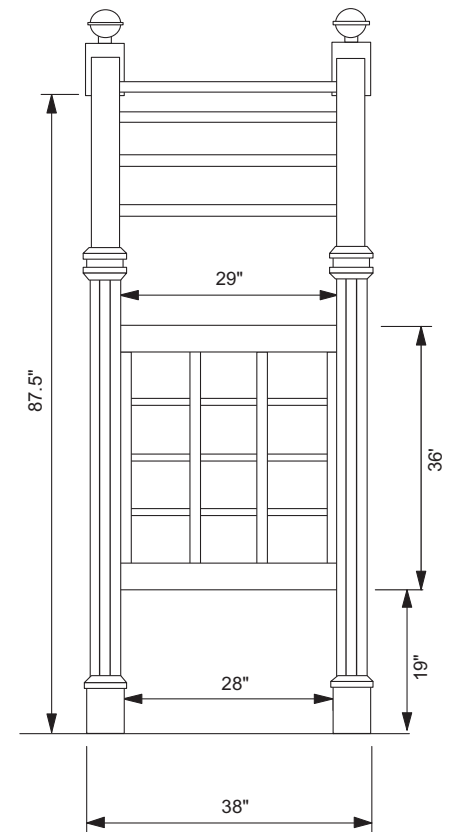

Lexington

Classic arched arbor styling, teamed with modern no maintenance materials. The Lexington offers you a traditional look without the traditional repairs.

FRONT VIEW

SIDE VIEW

\$459.00 plus shipping