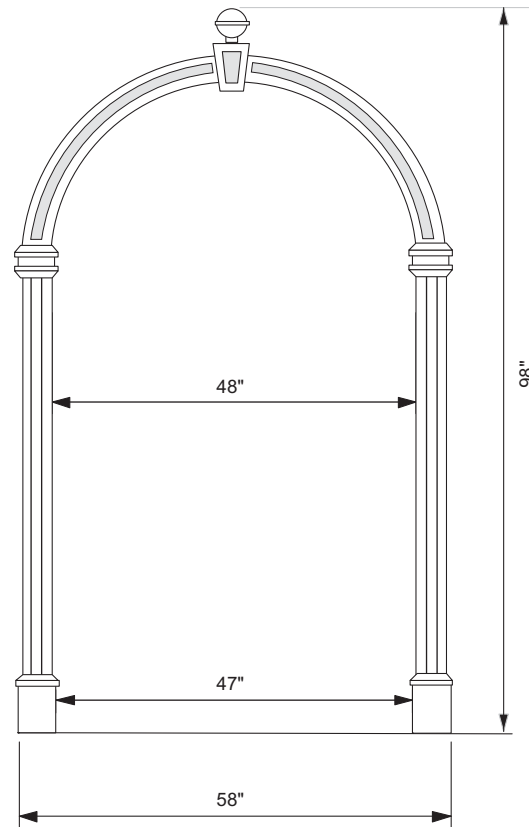

Lexington

Classic arched arbor styling, teamed with modern no maintenance materials. The Lexington offers you a traditional look without the traditional repairs.

FRONT VIEW

SIDE VIEW

\$459.00 plus shipping