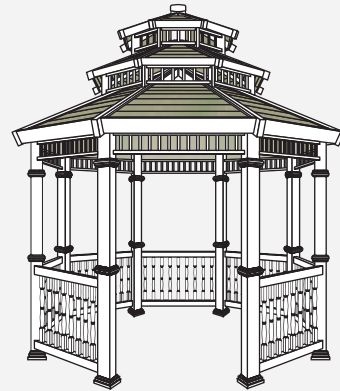

Tiffany Gazebos® Retail Price List

Tiffany Premiere

10' DIAMETER	\$5,972.00
11' DIAMETER	\$6,240.00
13' DIAMETER	\$6,525.00

Tiffany Classic

9' DIAMETER		\$3,956.00
10' DIAMETER		\$4,132.00
11' DIAMETER		\$4,388.00
13' DIAMETER		\$4,630.00
15' DIAMETER	★	\$8,385.00
17' DIAMETER	★	\$10,592.00
20' DIAMETER	★	\$11,756.00

★ Balusters, base trim, post trim & wiring channels are standard

Tiffany

9' DIAMETER	\$3,417.00
10' DIAMETER	\$3,476.00
11' DIAMETER	\$3,746.00
13' DIAMETER	\$4,114.00

Accessories	Tiffany	Tiffany Classic	Tiffany Premiere	Price
Solid T&G Roof	S	S	S	N/C
Pagoda Roof	N/A	S	S	N/C
Baluster	O	O	S	\$421.00
Base Trim	S	S	S	N/C
Post Trim	O	O	S	\$255.00
Scrolls	O	O	O	\$288.00
Wiring Channels	S	S	S	N/C
Universal Post Kit	O	O	O	\$585.00
Longer Posts	Per linear foot			\$ 6.00